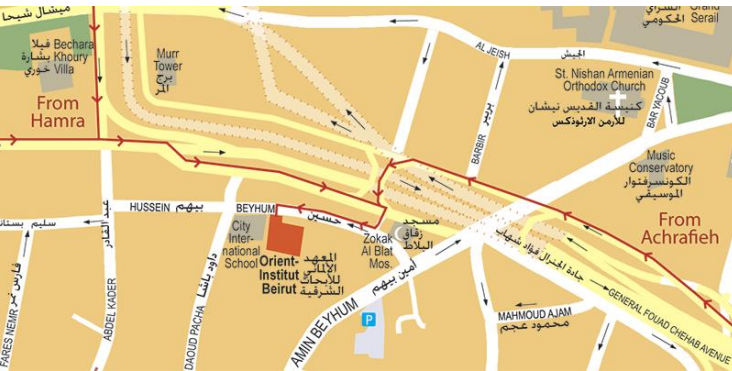

WORKSHOP VENUE:

ORIENT INSTITUT BEIRUT

Rue Hussein Beyhoum 44

(neighbouring City International School)

Zokak el-Blat

Beirut – Lebanon

Tel: +961 (0)1 359423-427

<http://www.orient-institut.org>