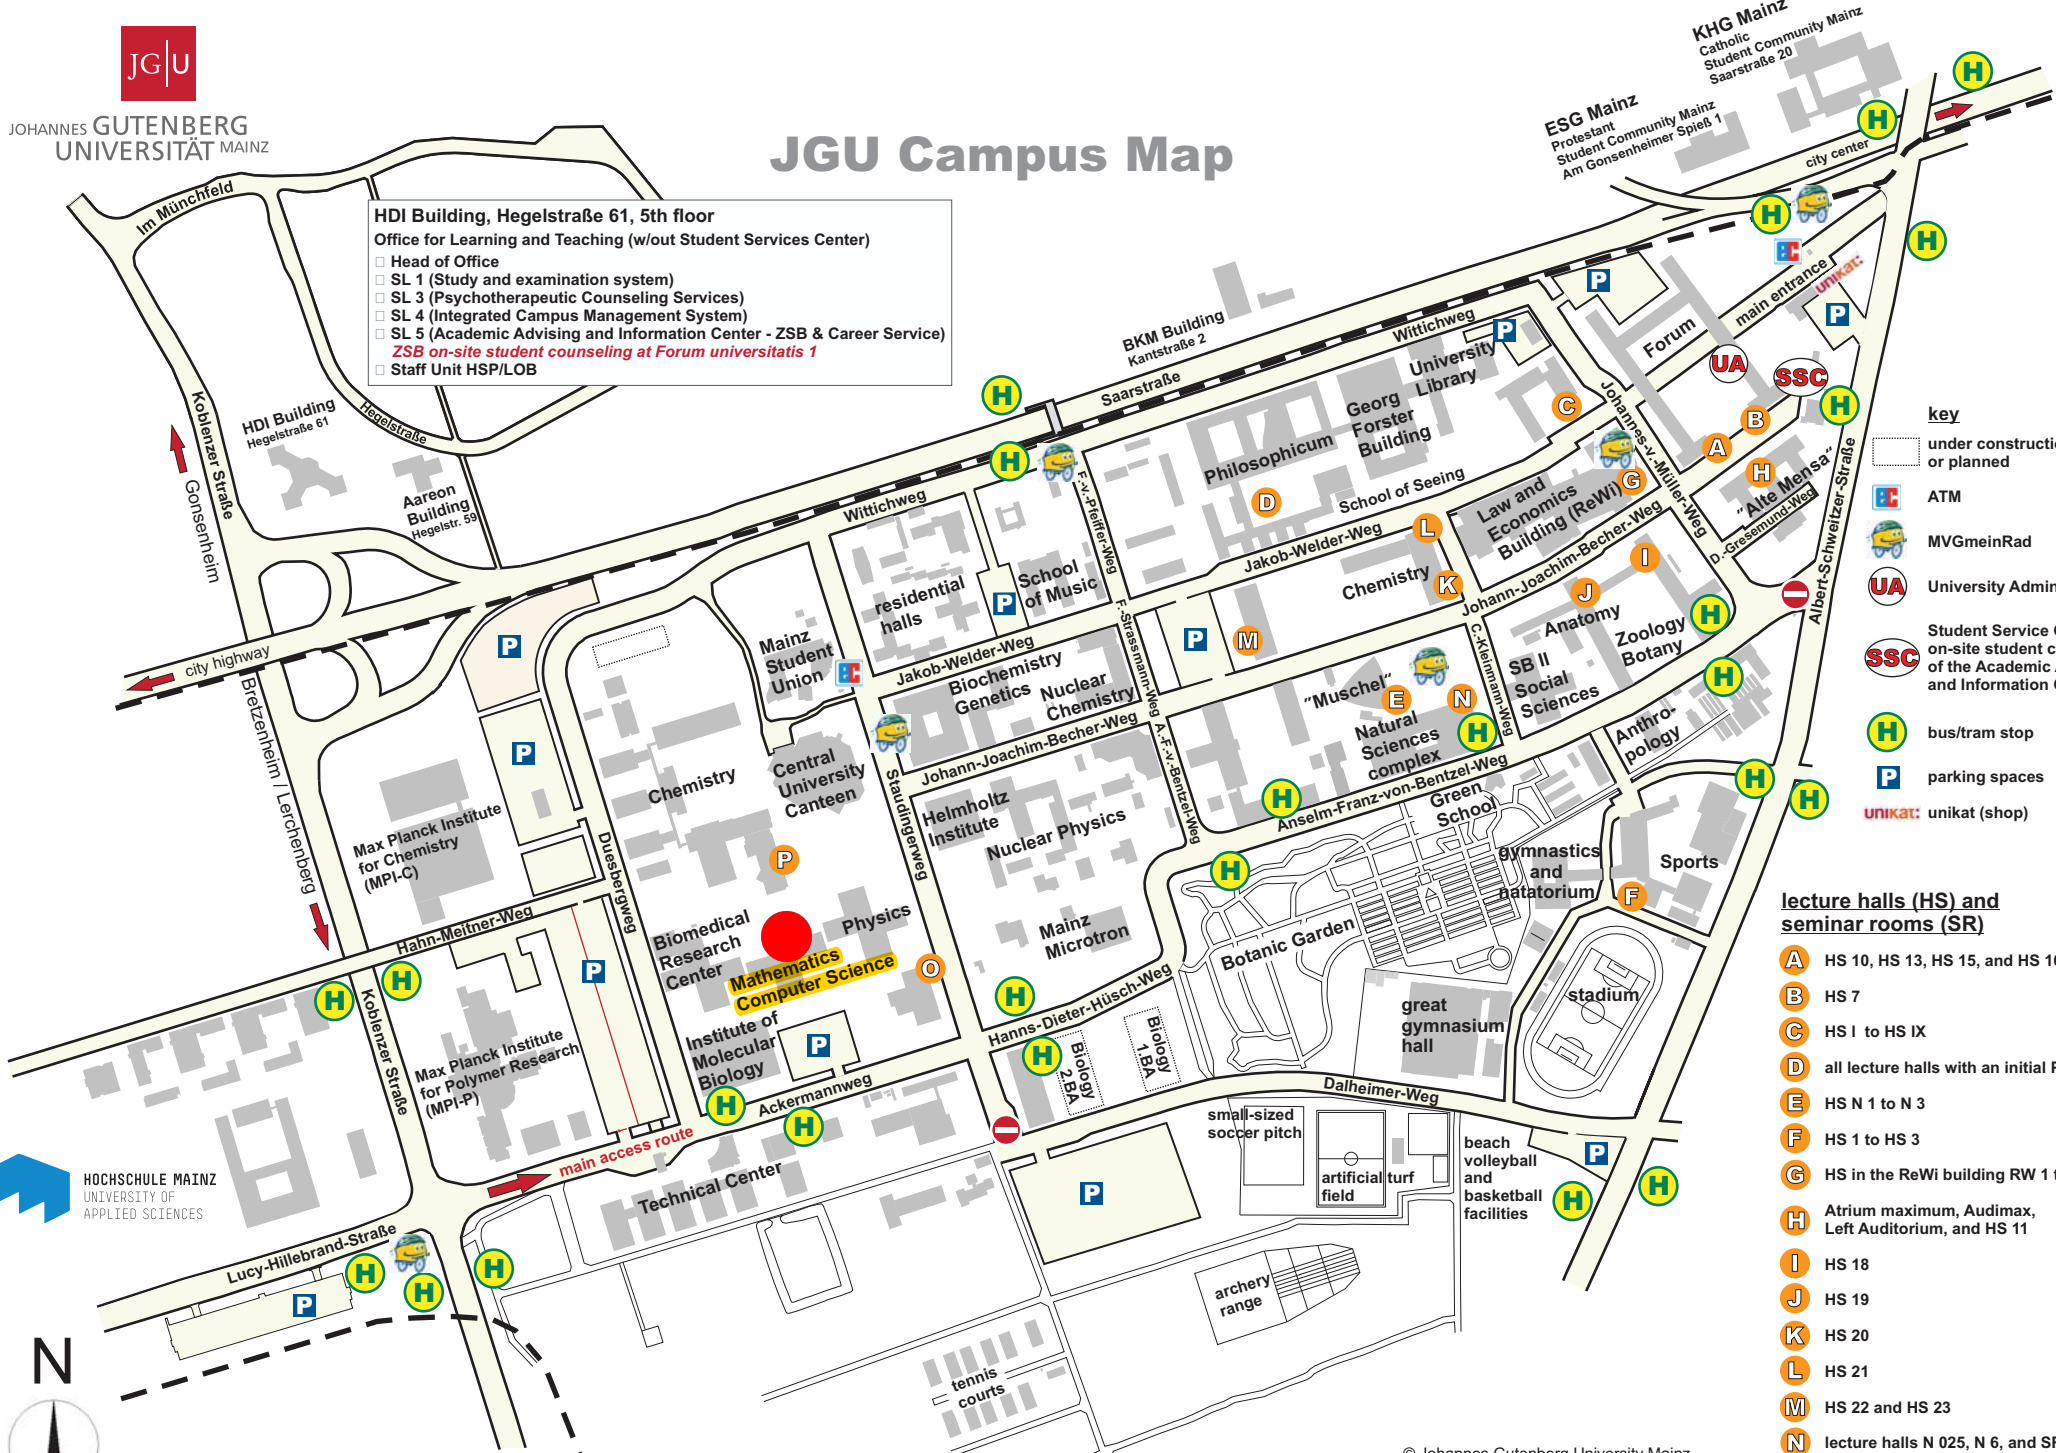

JGU Campus Map

HDI Building, Hegelstraße 61, 5th floor
 Office for Learning and Teaching (w/out Student Services Center)

- Head of Office
- SL 1 (Study and examination system)
- SL 3 (Psychotherapeutic Counseling Services)
- SL 4 (Integrated Campus Management System)
- SL 5 (Academic Advising and Information Center - ZSB & Career Service)
- ZSB on-site student counseling at Forum universitatis 1
- Staff Unit HSP/LOB

- key**
- under construction or planned
 - ATM
 - MVGmeiRad
 - UA University Administration
 - SSC Student Service Center (incl. on-site student counseling of the Academic Advising and Information Center - ZSB)
 - H bus/tram stop
 - P parking spaces
 - unikat: unikat (shop)

- lecture halls (HS) and seminar rooms (SR)**
- A HS 10, HS 13, HS 15, and HS 16
 - B HS 7
 - C HS I to HS IX
 - D all lecture halls with an initial P
 - E HS N 1 to N 3
 - F HS 1 to HS 3
 - G HS in the ReWi building RW 1 to RW 6
 - H Atrium maximum, Audimax, Left Auditorium, and HS 11
 - I HS 18
 - J HS 19
 - K HS 20
 - L HS 21
 - M HS 22 and HS 23
 - N lecture halls N 025, N 6, and SR 537
 - O SR I and SR II
 - P SR C 01 to C 05