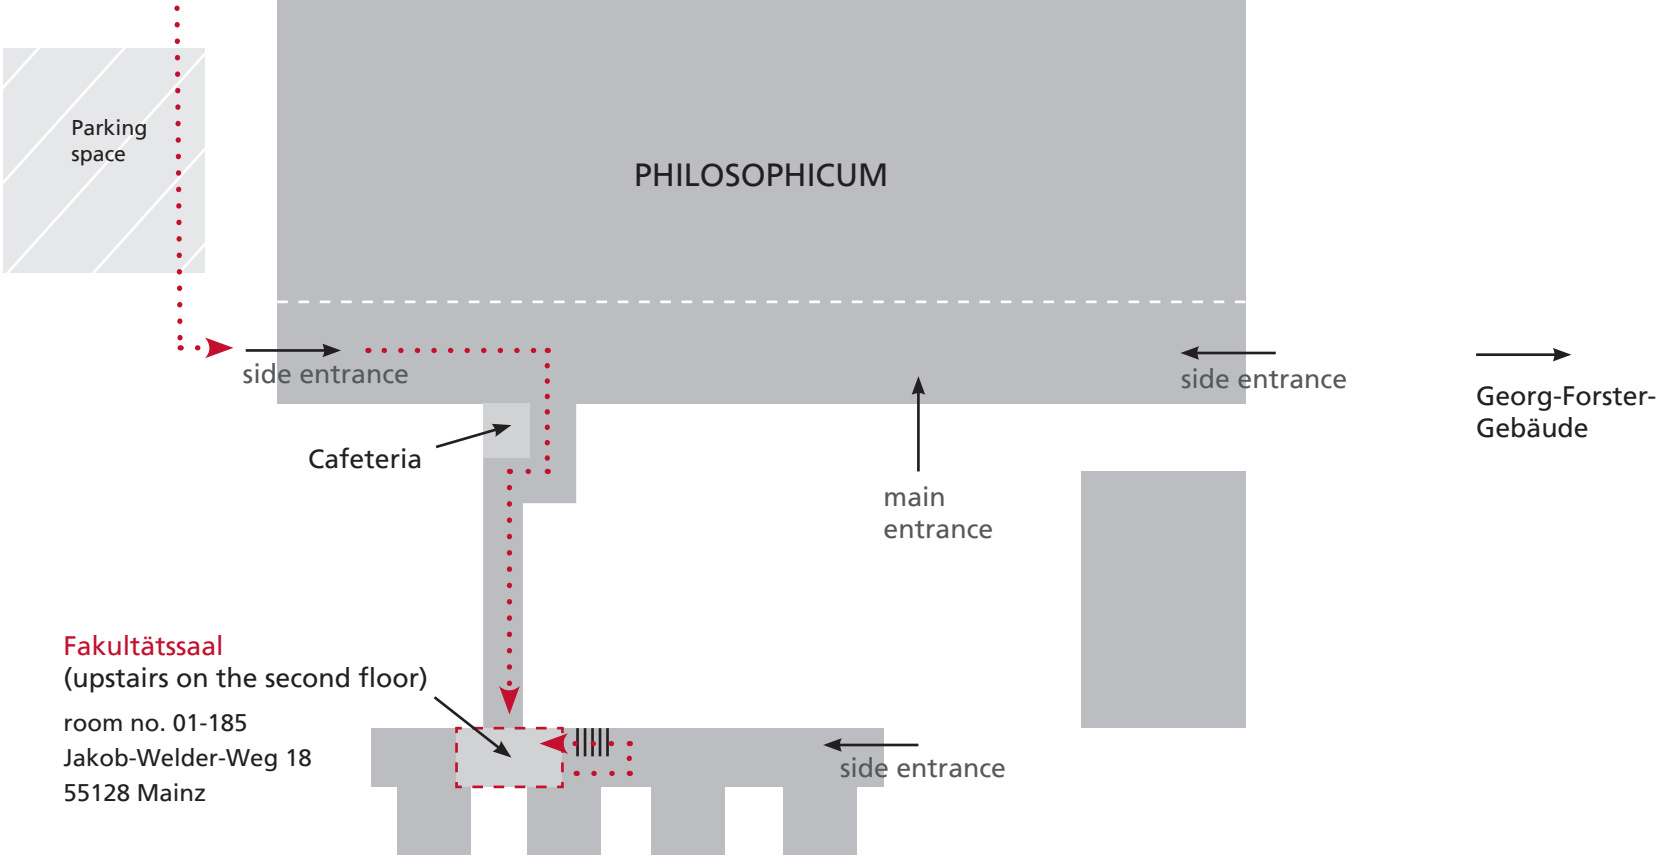

Map of the Philosophicum

Bus stop „Friedrich-von-Pfeiffer-Weg“
coming from the city

Bus stop „Friedrich-von-Pfeiffer-Weg“
going to the city

← to Main Cafeteria

bus stop „Universität“,
most cafeterias and restaurants →