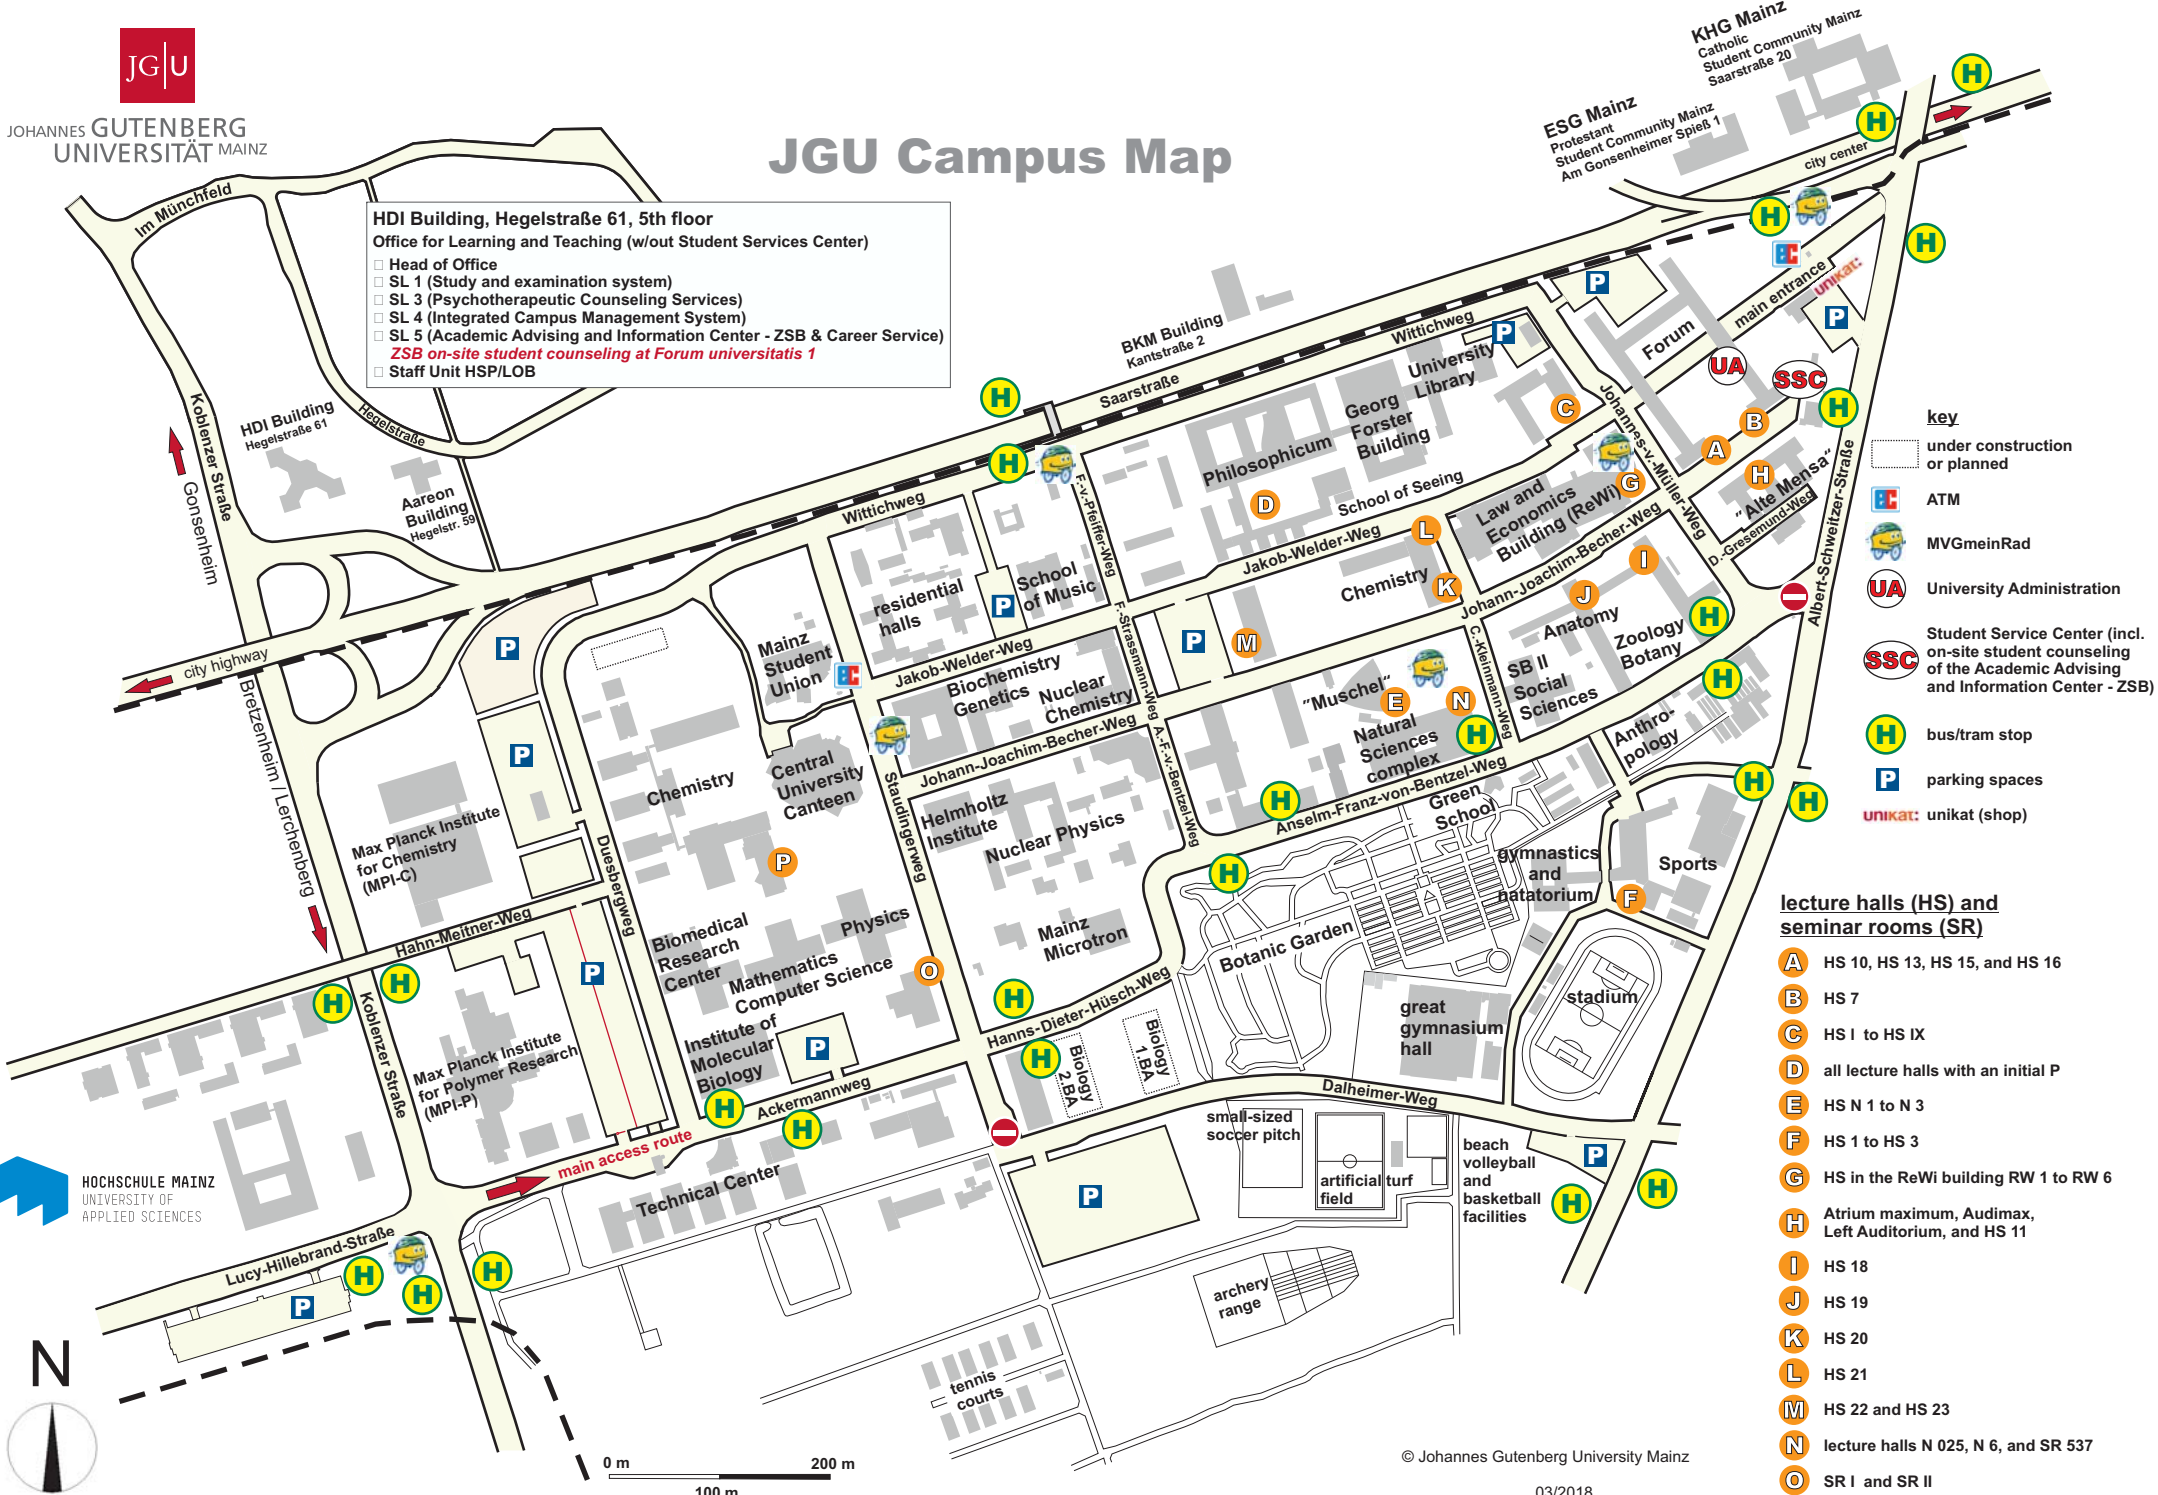

# JGU Campus Map

**HDI Building, Hegelstraße 61, 5th floor**  
Office for Learning and Teaching (w/out Student Services Center)

- Head of Office
- SL 1 (Study and examination system)
- SL 3 (Psychotherapeutic Counseling Services)
- SL 4 (Integrated Campus Management System)
- SL 5 (Academic Advising and Information Center - ZSB & Career Service)
- ZSB on-site student counselling at Forum universitatis 1
- Staff Unit HSP/LOB

- key**
- under construction or planned
  - ATM
  - MVGmeiRad
  - UA University Administration
  - SSC Student Service Center (incl. on-site student counselling of the Academic Advising and Information Center - ZSB)
  - H bus/tram stop
  - P parking spaces
  - unikat: unikat (shop)

- lecture halls (HS) and seminar rooms (SR)**
- A HS 10, HS 13, HS 15, and HS 16
  - B HS 7
  - C HS I to HS IX
  - D all lecture halls with an initial P
  - E HS N 1 to N 3
  - F HS 1 to HS 3
  - G HS in the ReWi building RW 1 to RW 6
  - H Atrium maximum, Audimax, Left Auditorium, and HS 11
  - I HS 18
  - J HS 19
  - K HS 20
  - L HS 21
  - M HS 22 and HS 23
  - N lecture halls N 025, N 6, and SR 537
  - O SR I and SR II
  - P SR C 01 to C 05