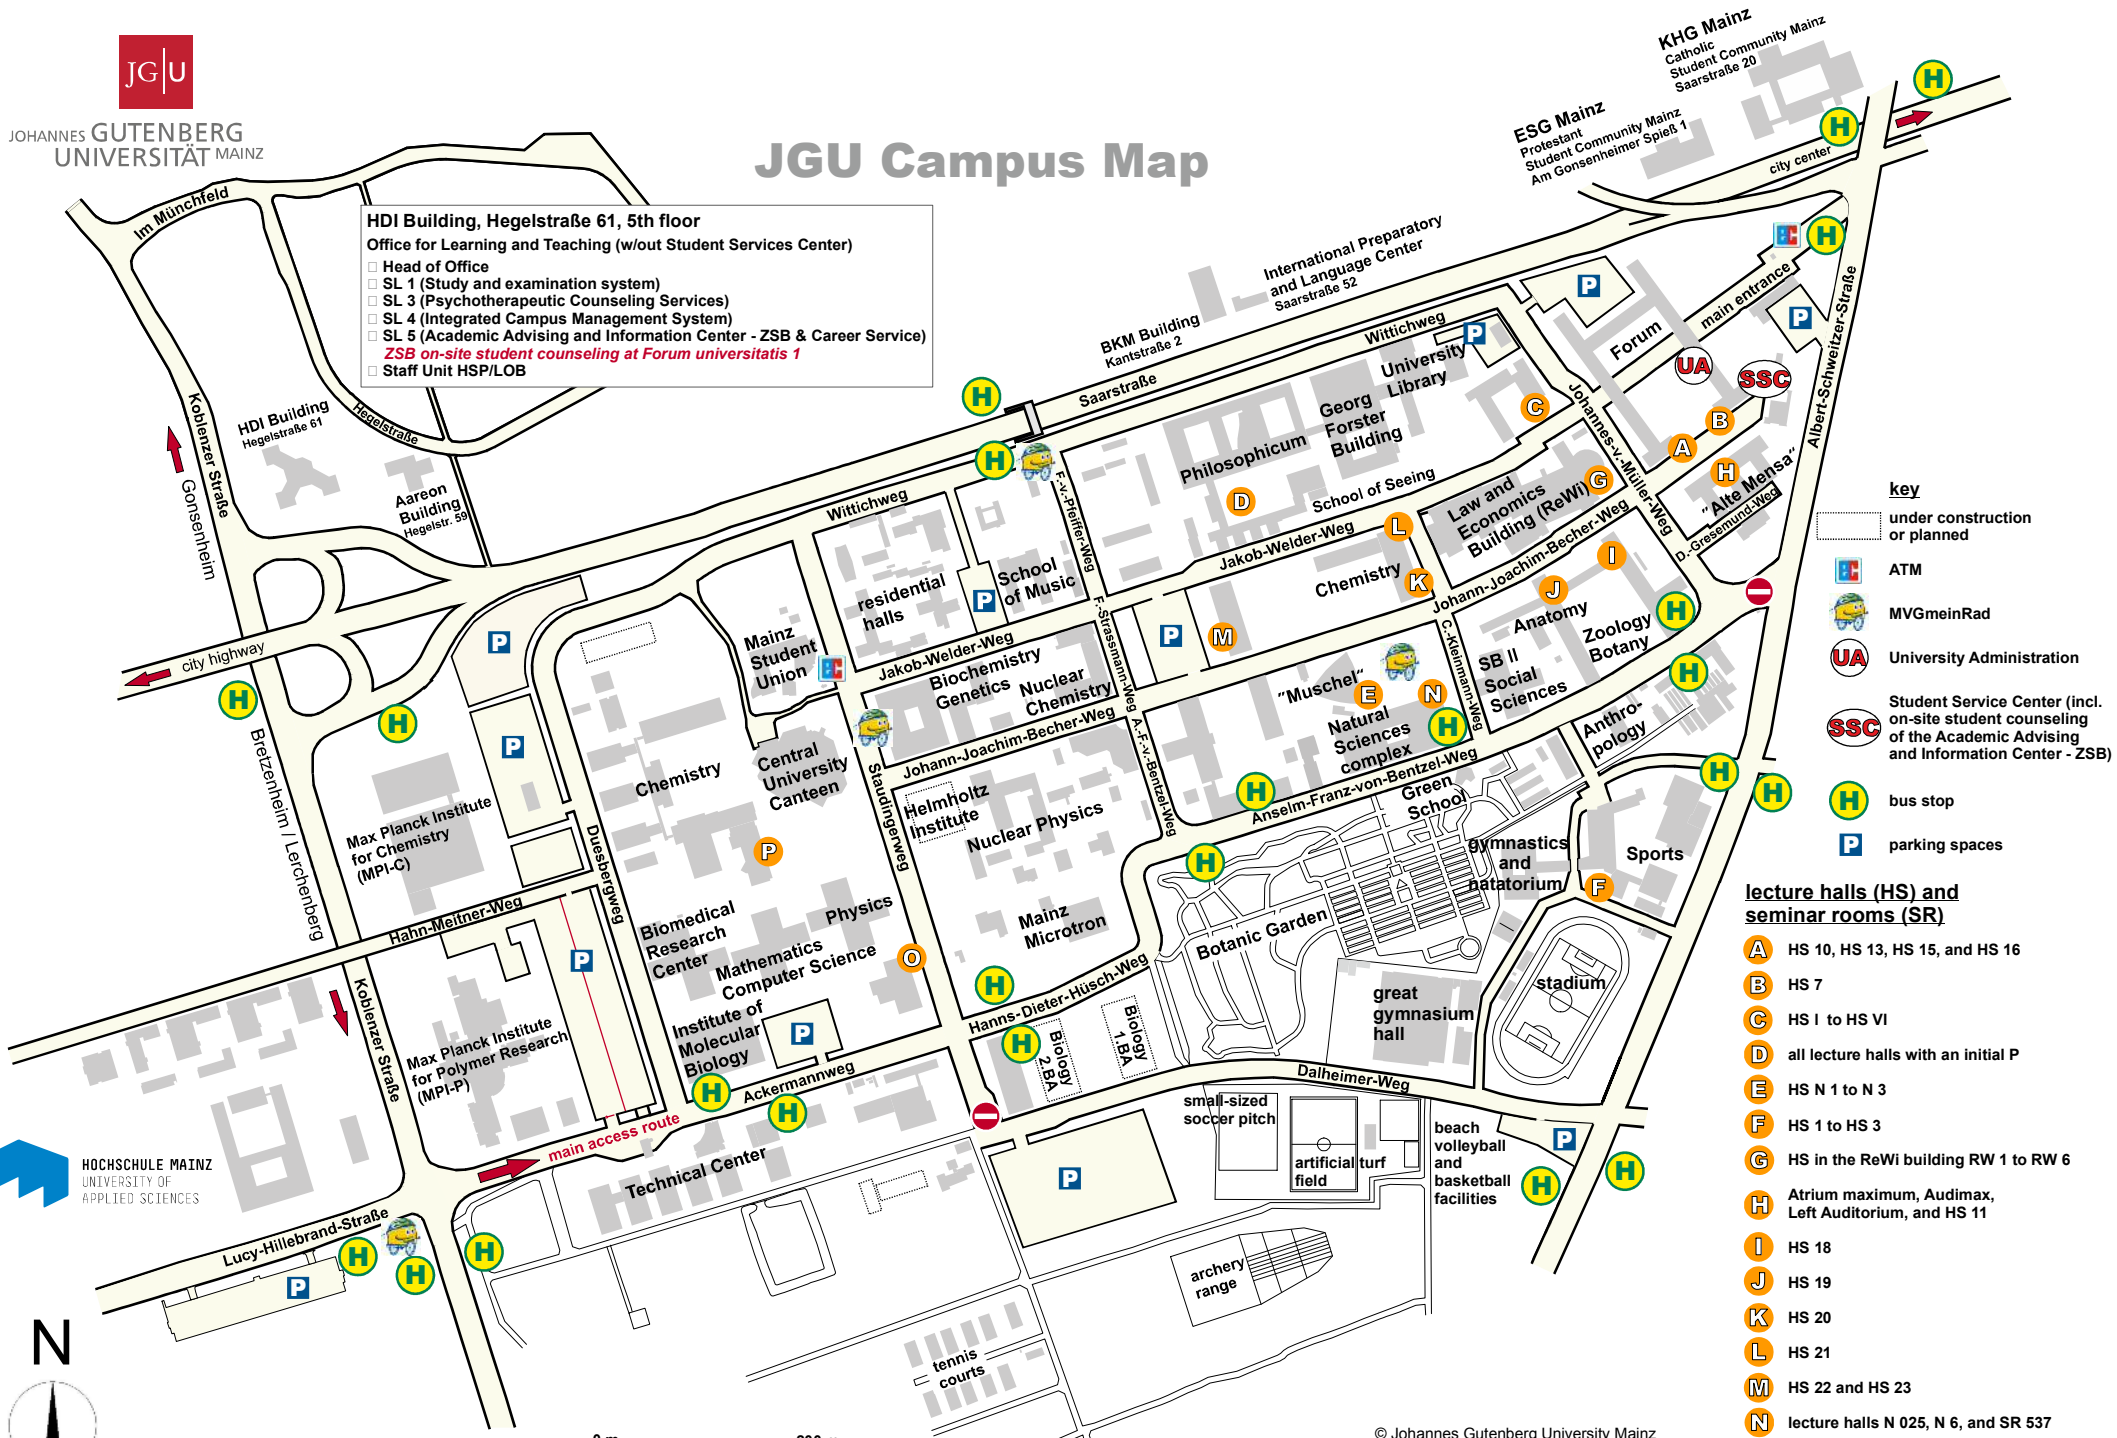

# JGU Campus Map

**HDI Building, Hegelstraße 61, 5th floor**  
 Office for Learning and Teaching (w/out Student Services Center)

- Head of Office
- SL 1 (Study and examination system)
- SL 3 (Psychotherapeutic Counseling Services)
- SL 4 (Integrated Campus Management System)
- SL 5 (Academic Advising and Information Center - ZSB & Career Service)
- ZSB on-site student counseling at Forum universitatis 1
- Staff Unit HSP/LOB

- key**
- under construction or planned
  - ATM
  - MVGmeiRad
  - University Administration
  - Student Service Center (incl. on-site student counseling of the Academic Advising and Information Center - ZSB)
  - bus stop
  - parking spaces

- lecture halls (HS) and seminar rooms (SR)**
- HS 10, HS 13, HS 15, and HS 16
  - HS 7
  - HS 1 to HS VI
  - all lecture halls with an initial P
  - HS N 1 to N 3
  - HS 1 to HS 3
  - HS in the ReWi building RW 1 to RW 6
  - Atrium maximum, Audimax, Left Auditorium, and HS 11
  - HS 18
  - HS 19
  - HS 20
  - HS 21
  - HS 22 and HS 23
  - lecture halls N 025, N 6, and SR 537
  - SR I and SR II
  - SR C 01 to C 05